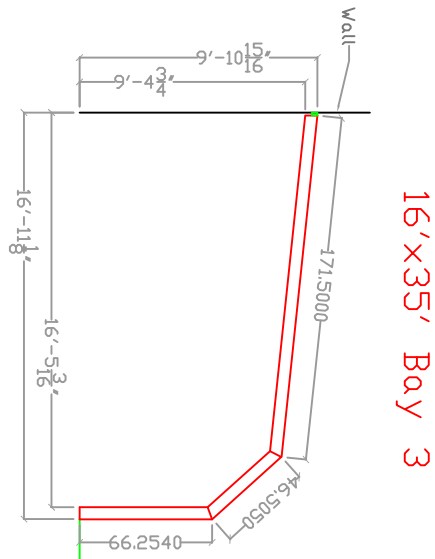

16'x35' 5-Bay Lean-to

Trackless Retractable Pool Enclosures

www.Roll-A-Cover.com

Roll-A-Cover

36 Sargent Drive
Bethany, CT 06524

Tel: 203-393-7292
Fax: 203-393-7298

Job Title: Lean-to Specifications

Date:

Drawing Name: 5LT23-168

Scale: $\frac{1}{8}'' = 1'$