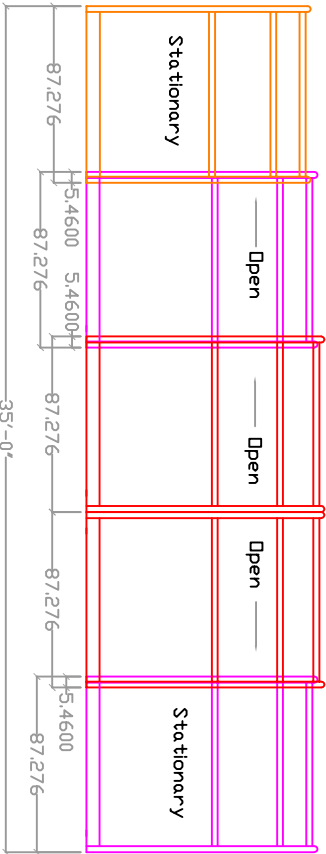

16'x35' 5-Bay Lean-to

Trackless Retractable Pool Enclosures

www.Roll-A-Cover.com

Roll-A-Cover

36 Sargent Drive
Bethany, CT 06524

Tel: 203-393-7292
Fax: 203-393-7298

Job Title: Lean-to Specifications

Date:

Drawing Name: 5LT23-168

Scale: $\frac{1}{8}'' = 1'$