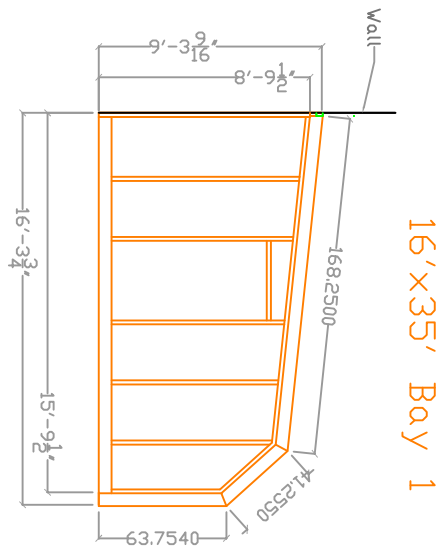

16'x35' 5-Bay Lean-to

Trackless Retractable Pool Enclosures

www.Roll-A-Cover.com

Roll-A-Cover

36 Sargent Drive
Bethany, CT 06524

Tel: 203-393-7292
Fax: 203-393-7298

Job Title: Lean-to Specifications

Date:

Drawing Name: 5LT23-168

Scale: $\frac{1}{8}'' = 1'$