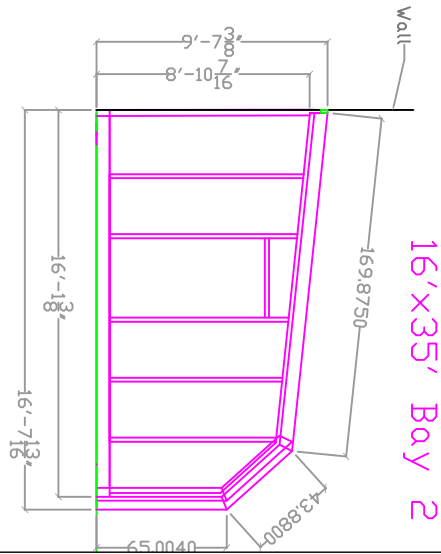

16'x35' 5-Bay Lean-to

Trackless Retractable Pool Enclosures

www.Roll-A-Cover.com

Roll-A-Cover

36 Sargent Drive
Bethany, CT 06524

Tel: 203-393-7292
Fax: 203-393-7298

Job Title: Lean-to Specifications

Date:

Drawing Name: 5LT23-168

Scale: $\frac{1}{8}'' = 1'$